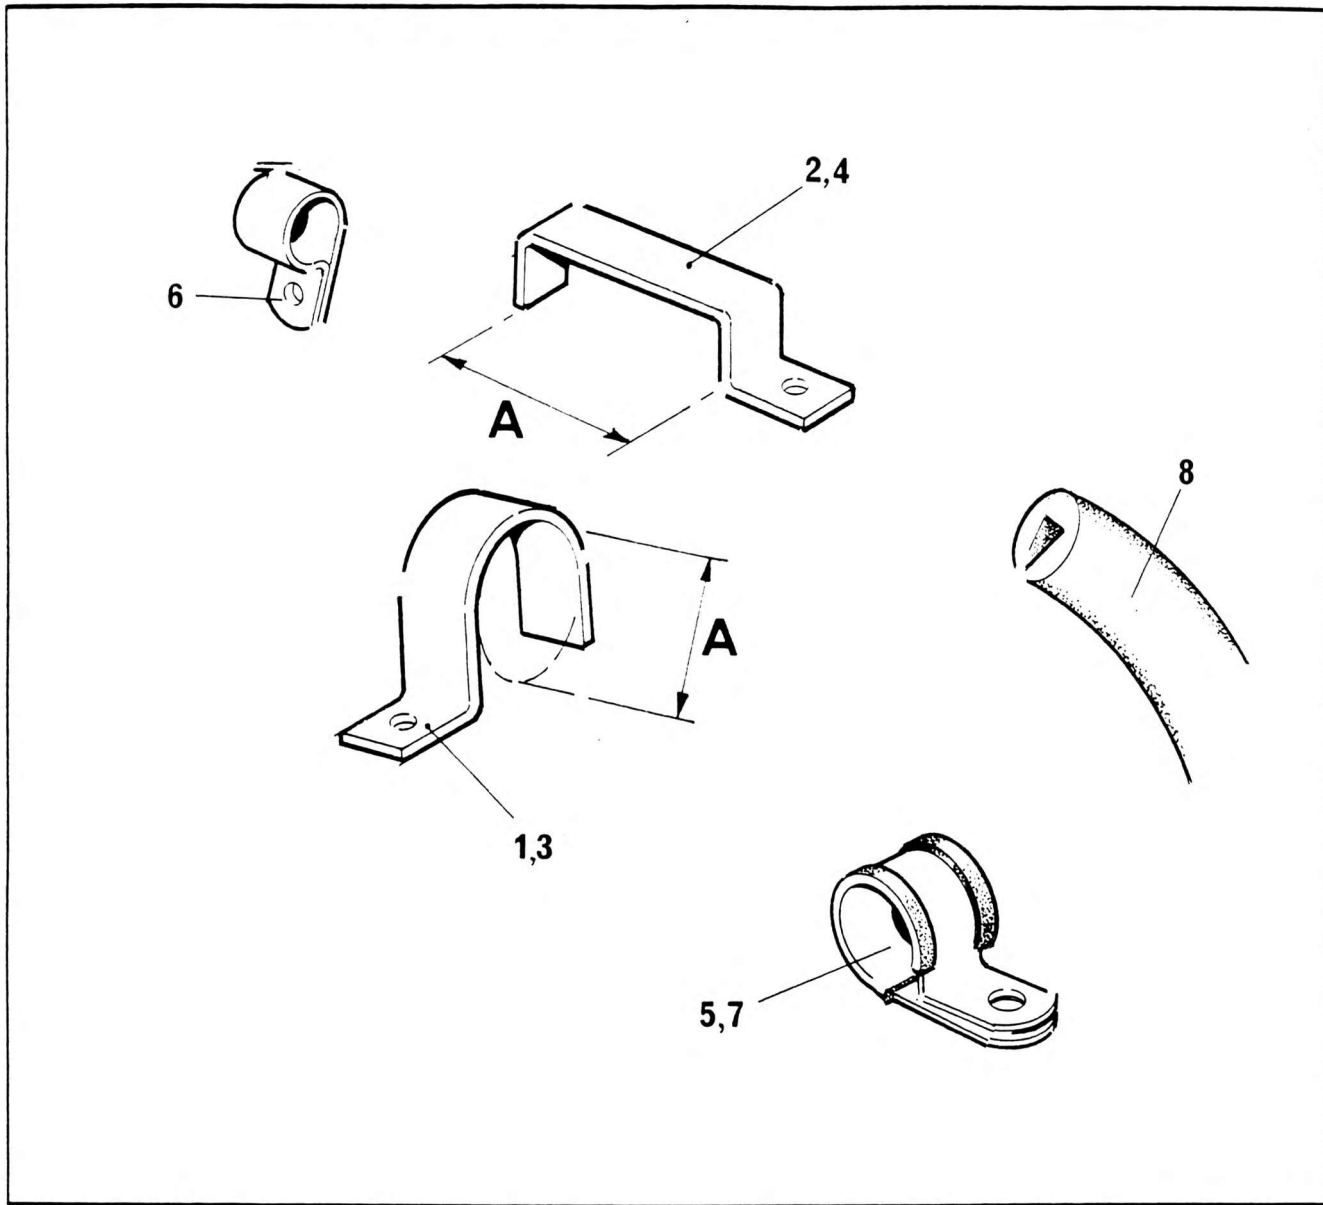

CLIP AND SAFE EDGING SET - CHASSIS

NO.	PART NO.	QTY.	DESCRIPTION	NO.	PART NO.	QTY.	DESCRIPTION
1	571529	4	Clip A = 2" Dia.	-	8-594-000006	1	Conduit Flex Split 8mm
2	6-312-990021	5	Pipe Clip Super Cab Hyd. A = 88mm				
3	553119	18	Clip Hose A = 1½" Dia.				
4	282213	1	Clip Pipe A - 7"				
5	14160	6	Hose Clip 1.063 I/D				
6	103369	4	Cable Clips ⅝" Dia.				
7	7-300-000195	5	Clip Plastic Coat ¾" Dia.				
8	8370126	1	Edging Strip 10mm				
-	8-594-000002	1	Conduit Flex Split 20mm				
-	8-594-000004	1	Conduit Flex Split 12mm				